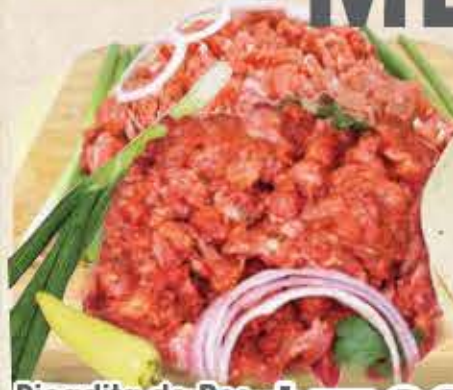

\$4.99
LB

Queso Fresco El Mexicano o Los Altos Queso Panela
Fresh Cheese or Panela Cheese

79¢
LB

Chile Verde Jalapeño
Green Jalapeño Peppers

MEAT & DELI SPECIALS

\$7.99
LB

Picadita de Res para Tacos
Regular or Marinated Diced Beef Meat

\$2.29
LB

Pollo Entero
Whole Chicken

\$2.29
LB

Chuleta Regular de Puerco
Regular Pork Chop

\$6.99
LB

Camarón Blanco 26/30
White Shrimp 26/30

\$3.99
LB

Filete de Tilapia
Tilapia Fillet